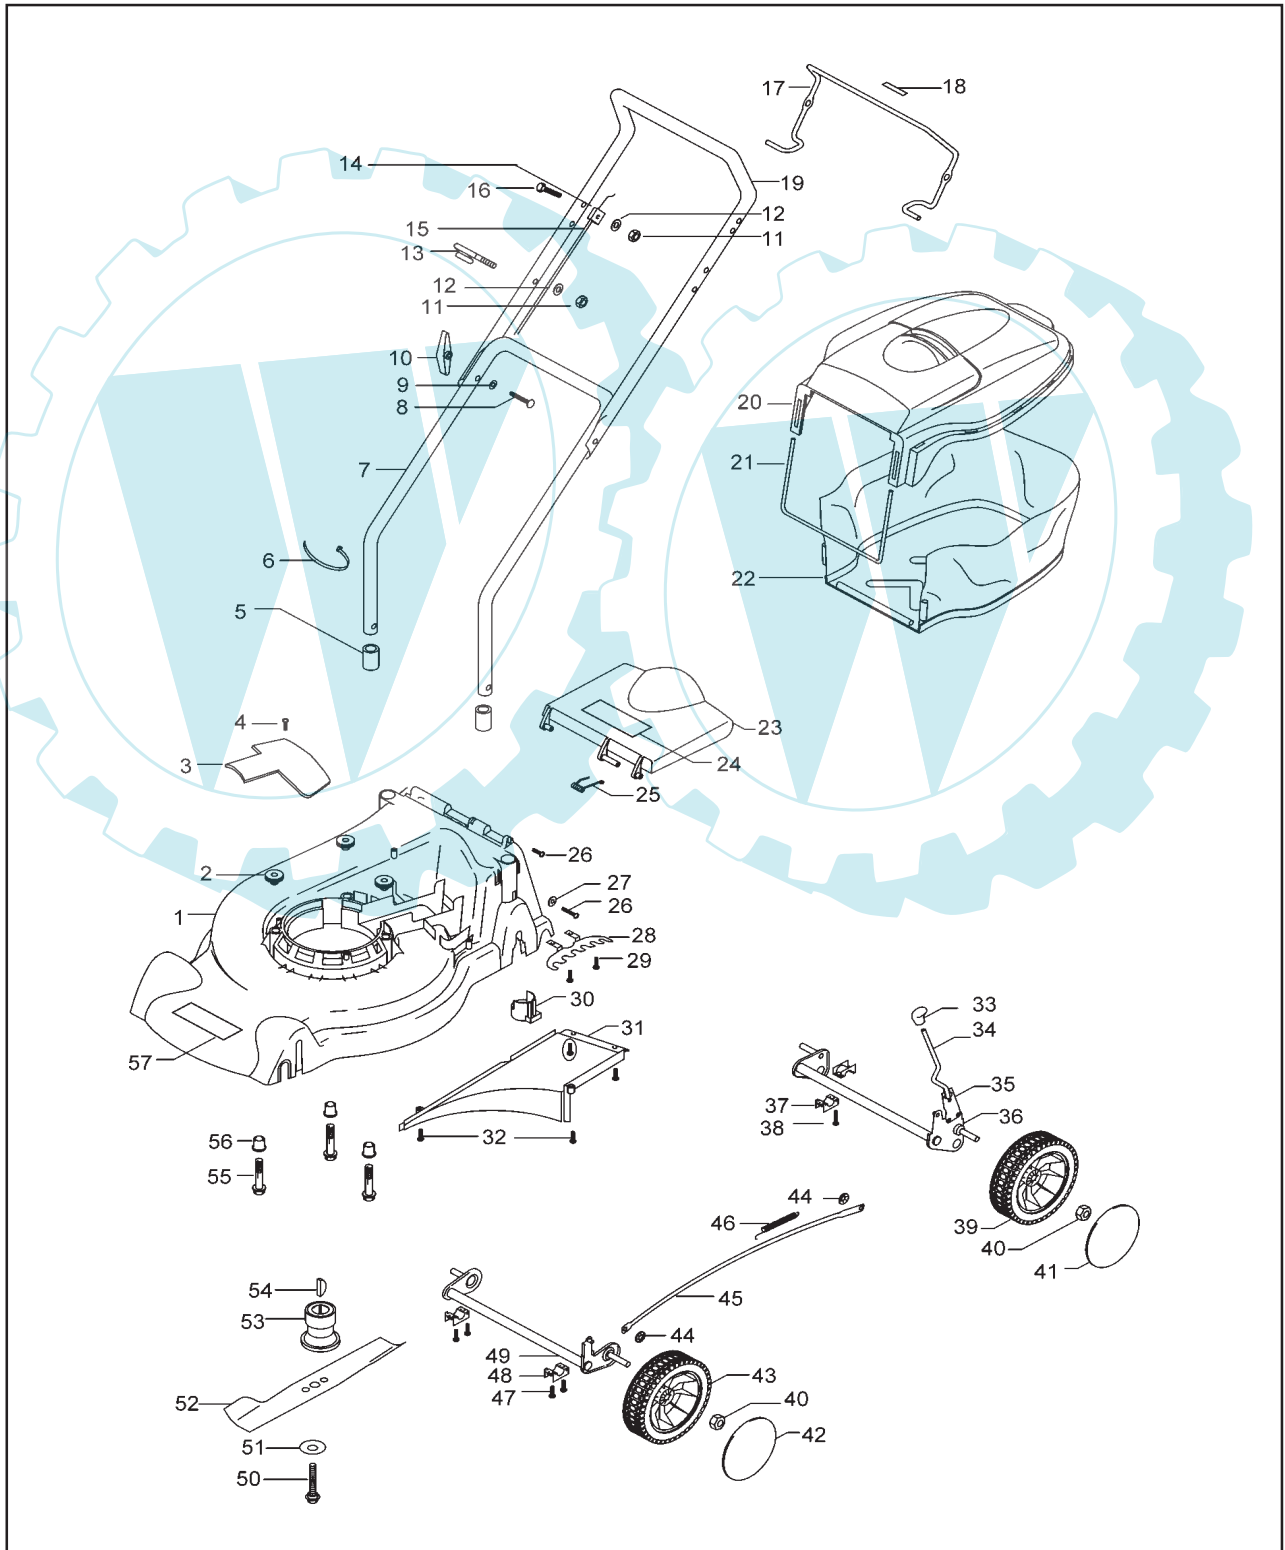

Service

Brand McCulloch

Date 02.02.04 Sheet 1/2

Publication No. AP0402001

Model

Elite 47P

Product Number

9645491-03